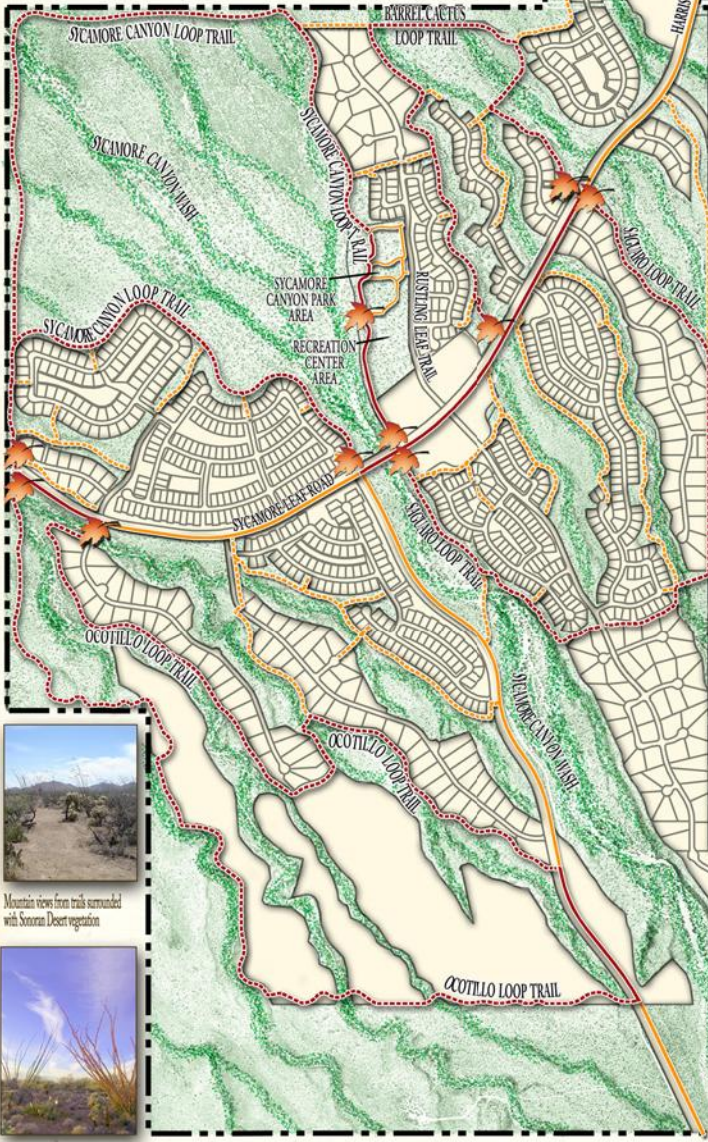

SYCAMORE CANYON

TRAIL MAP

TRAIL LEGEND

- Trailheads
- **PRIMARY TRAIL LOOPS**
  - Paved
  - Earthen
- **SECONDARY TRAIL LOOPS AND CONNECTIONS**
  - Paved
  - Earthen

TRAIL LOOP INFORMATION

Sycamore Canyon Loop Trail	2.8 miles
Ocotillo Loop Trail	3.9 miles
Saguaro Loop Trail	2.1 miles
Barrel Cactus Trail	1.6 miles